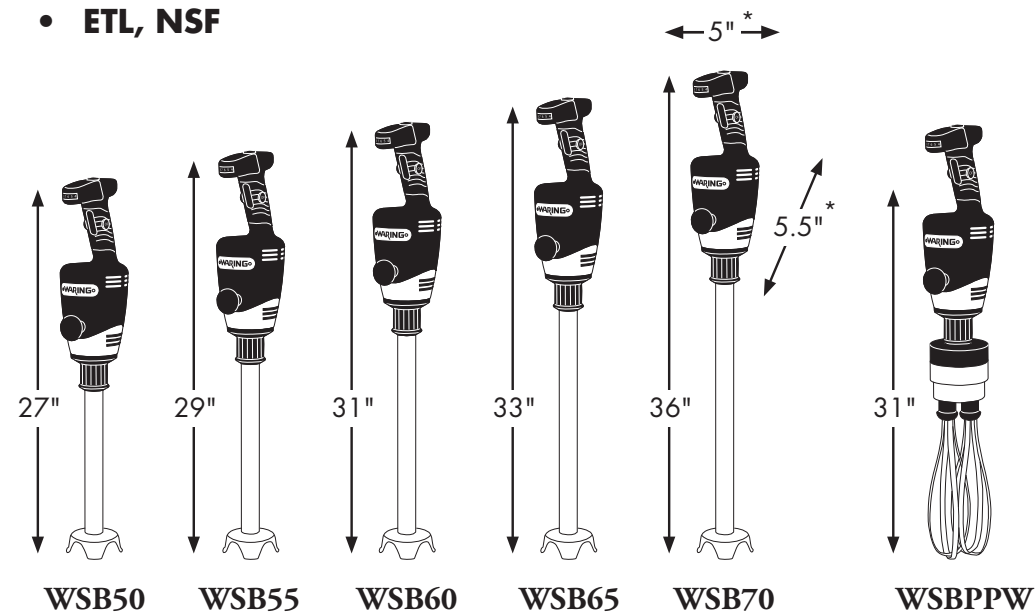

Ordering Information

Description	Catalog #	Std Pkg.	Ship Wt. (Lbs.)	Cubic Feet	UPC Code
12" Big Stix® Immersion Blender	WSB50	2	9.5	1.70	040072002137
14" Big Stix® Immersion Blender	WSB55	2	9.75	1.90	040072002120
16" Big Stix® Immersion Blender	WSB60	2	10.0	2.10	040072002113
18" Big Stix® Immersion Blender	WSB65	2	10.25	2.30	040072002878
21" Big Stix® Immersion Blender	WSB70	2	10.38	2.60	040072002885
12" Stainless Steel Shaft	WSB50ST	6	2.5	1.59	040072002540
14" Stainless Steel Shaft	WSB55ST	6	2.75	1.96	040072002557
16" Stainless Steel Shaft	WSB60ST	6	3.0	2.17	040072002564
18" Stainless Steel Shaft	WSB65ST	6	3.25	2.38	040072002922
21" Stainless Steel Shaft	WSB70ST	6	3.38	2.70	040072002939
10" Big Stix® Whisk	WSBPPW	2	22.0	2.94	040072008184
10" Whisk Attachment	WSB2W	4	18.2	1.20	040072009242
2 Stainless Steel Whipping Paddles	WSBWP	10	1.5	0.07	040072008504
Bowl Clamp	WSBBC	1	4.0	0.13	040072006937
Wall Mount Hanger	WSB01	64	32.1	1.66	040072002380
Big Stix® Power Pack	WSBPP	2	7.0	1.27	040072002649

* 5" width and 5.5" depth are the same for all five immersion blenders and whisk

Optional Accessories

Waring makes it easy to do more than just blend. The 10" Stainless Steel Whisk Attachment quickly transforms the Big Stik® into a gentle giant as it whips delicate egg whites, creams to any consistency and mashes potatoes in record time with its heavy-duty construction. The bowl clamp lightens the load for hands-free operation while the wall-mount hanger provides an easy storage option.